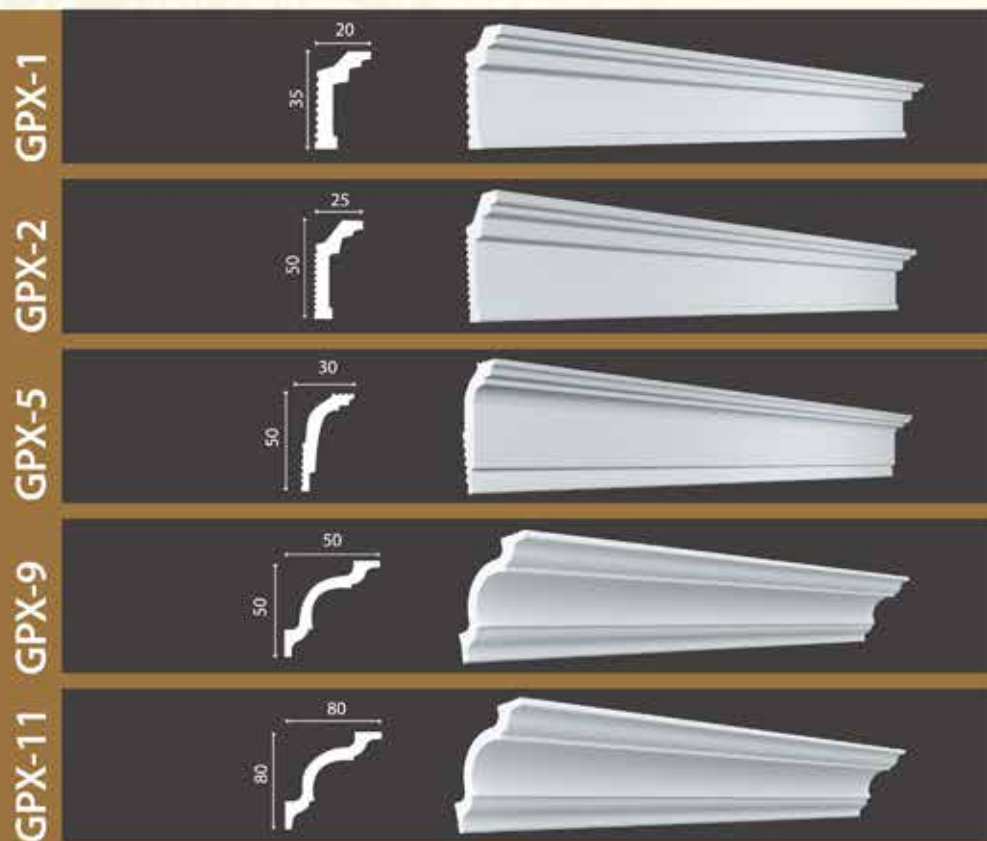

GP-26

PREMIUM CLASS EXTRUDE MOULDING

PREMIUM CLASS EPS ROSSETTES

R-18 Ø 600mm

R-1520 Ø 390mm

R-21 Ø 285mm

R-63 Ø 630mm

R-5 Ø 905mm

R-4 Ø 308 X 438 mm

R-46 Ø 740mm

R-53 Ø 800mm

R-40 Ø 945mm

PRODUCT ADVANTAGES

Advantages: Improved surface visually similar to gypsum and polyurethane. High density material enables easy and even coating. 100% seamless joints. Resistant to shriveling, cracking or shrinking after installation. Environmentally friendly material free of any toxic substances. Individual retail packaging. Lightweight and easy to fix.