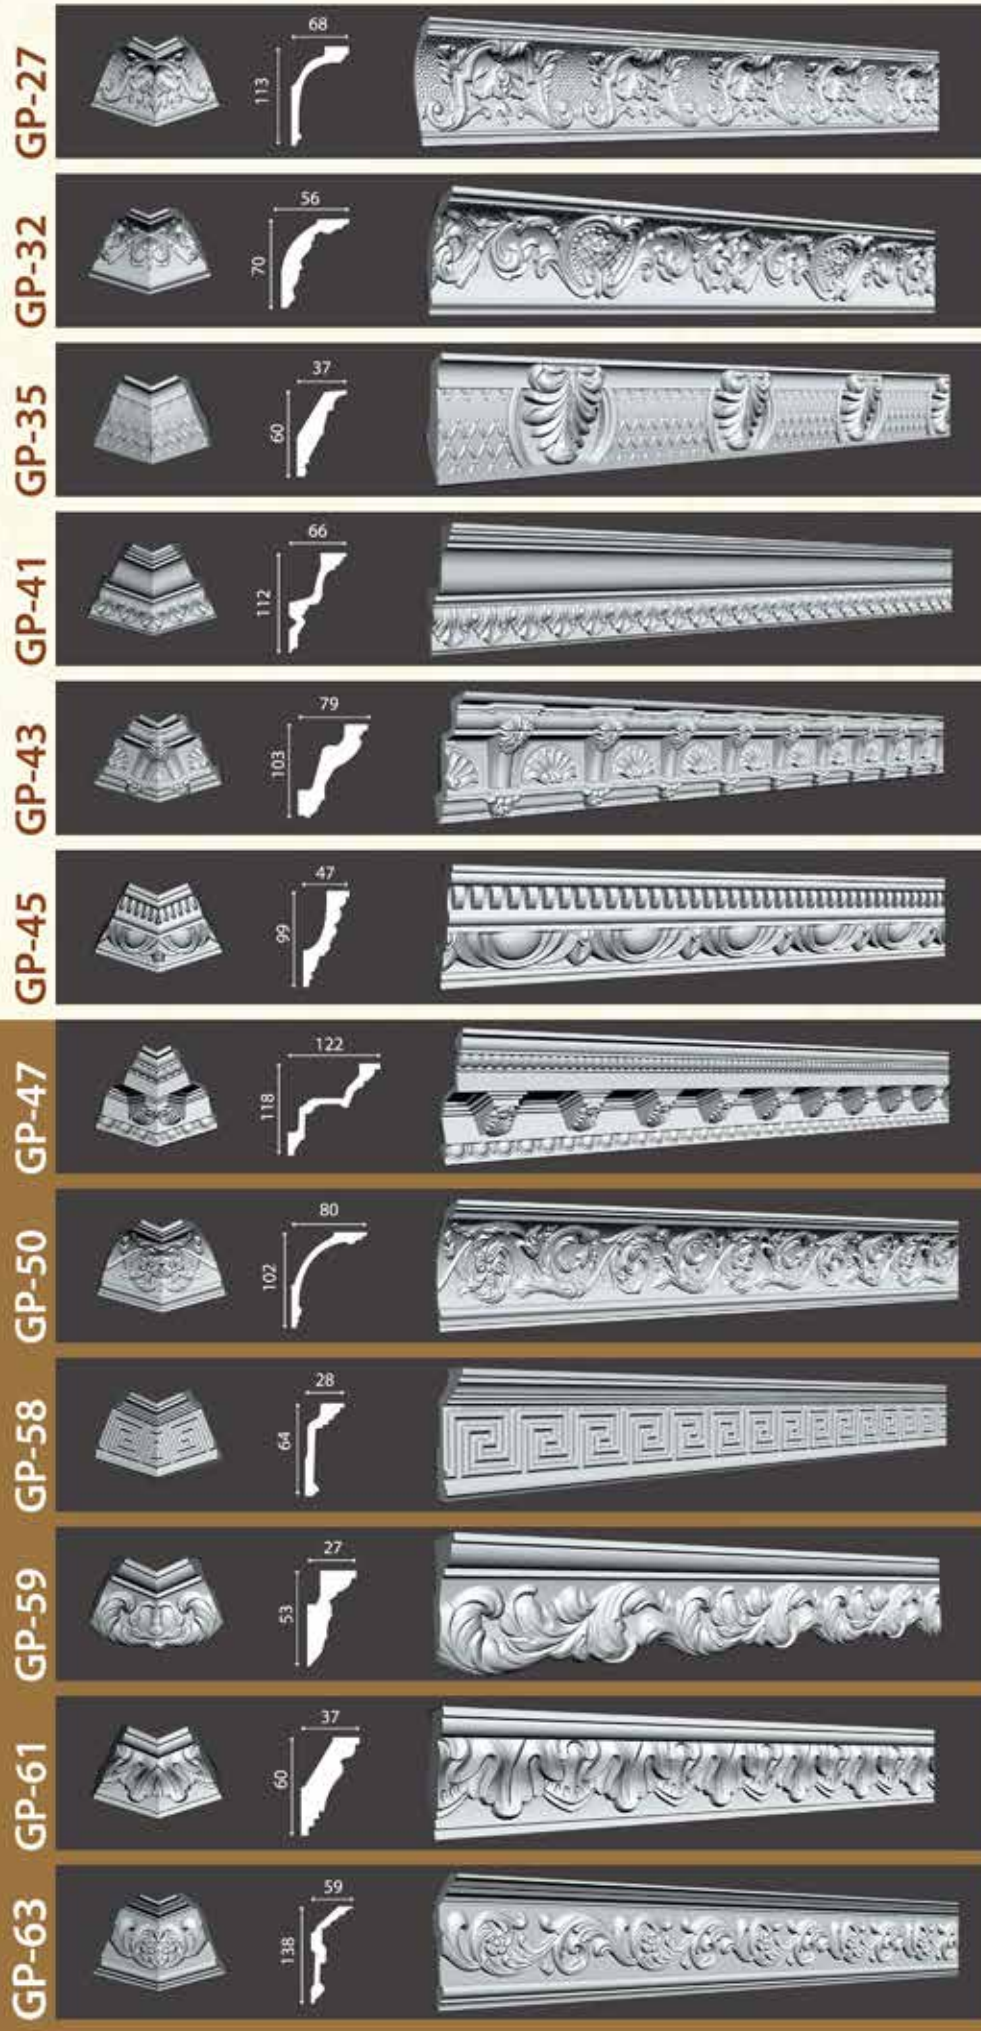

GP-7

GP-11

GP-18

GP-19

GP-20

GP-20C

GP-21

GP-23

GP-26

PREMIUM CLASS EXTRUDE MOULDING

PREMIUM CLASS EPS ROSSETTES

R-18 Ø 600mm

R-1520 Ø 390mm

R-21 Ø 285mm

R-63 Ø 630mm

R-5 Ø 905mm

R-4 Ø 308 X 438 mm

R-46 Ø 740mm

R-53 Ø 800mm

R-40 Ø 945mm

PRODUCT ADVANTAGES

Advantages: Improved surface visually similar to gypsum and polyurethane. High density material enables easy and even coating. 100% seamless joints. Resistant to shriveling, cracking or shrinking after installation. Environmentally friendly material free of any toxic substances. Individual retail packaging. Lightweight and easy to fix.