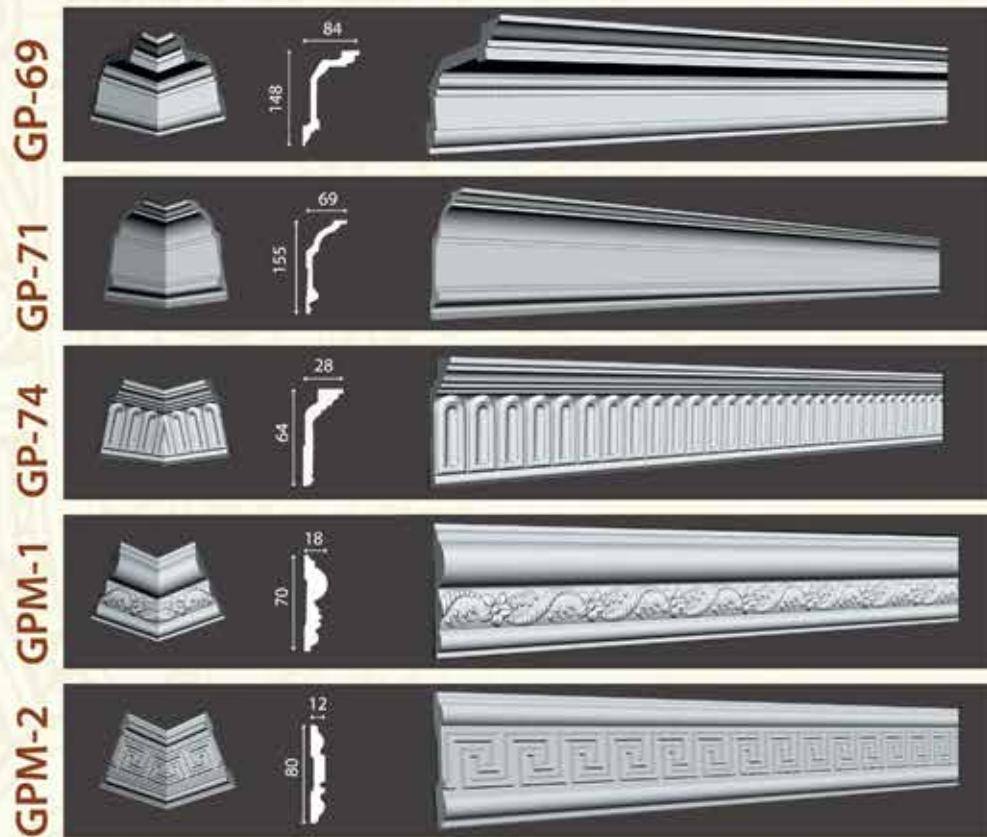

GP-7

GP-11

GP-18

GP-19

GP-20

GP-20C

GP-21

GP-23

GP-26

PREMIUM CLASS EXTRUDE MOULDING

PREMIUM CLASS EPS ROSSETTES

R-18 Ø 600mm

R-1520 Ø 390mm

R-21 Ø 285mm

R-63 Ø 630mm

R-5 Ø 905mm

R-4 Ø 308 X 438 mm

R-46 Ø 740mm

R-53 Ø 800mm

R-40 Ø 945mm

PRODUCT ADVANTAGES

Advantages: Improved surface visually similar to gypsum and polyurethane. High density material enables easy and even coating. 100% seamless joints. Resistant to shriveling, cracking or shrinking after installation. Environmentally friendly material free of any toxic substances. Individual retail packaging. Lightweight and easy to fix.